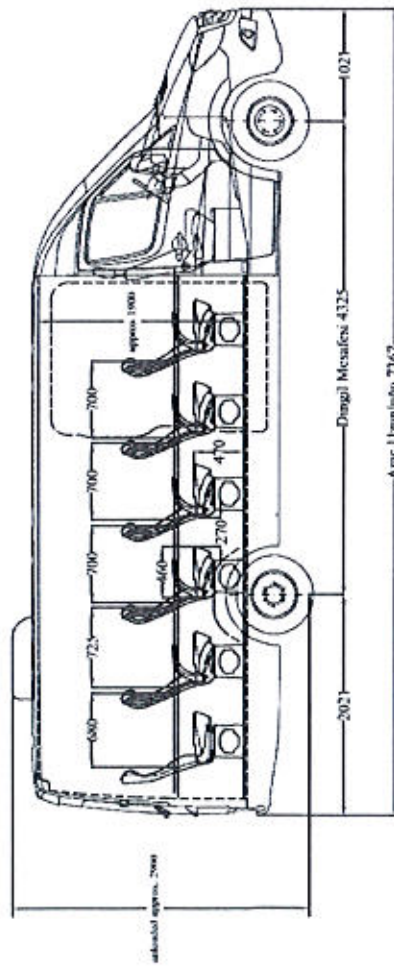

Product Portfolio and Specifications

Segmentation & Vehicle Configurations

19+1

- A4H2 516 CDI
- 5T
- Original A/C (HK04) and Roof Panel
- 18+1+1 Seat Lay-out
- Adjustable 3P Seatbelt Seats with Black Artificial Leather
- Driver Seat Fabric Replacement
- USB Ports
- Double Glazing
- Side Panels, Window Panels and Curtains
- Insulation Under Roof, Windows and Side Panels
- Electrical Sliding Step
- Honeycomb Bottom Plate with PVC cover
- Painting of A/C Unit Cover
- Stickers