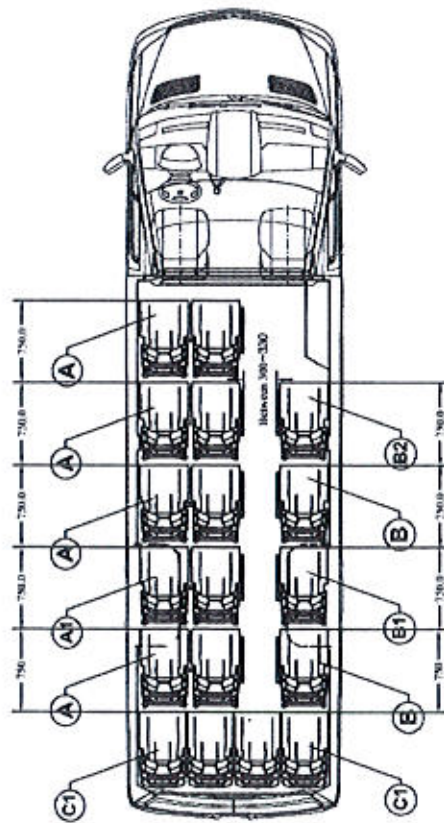

Product Portfolio and Specifications

Segmentation & Vehicle Configurations

19+1

- A4H2 516 CDI
- 5T
- Original A/C (HK04) and Roof Panel
- 18+1+1 Seat Lay-out
- Adjustable 3P Seatbelt Seats with Black Artificial Leather
- Driver Seat Fabric Replacement
- USB Ports
- Double Glazing
- Side Panels, Window Panels and Curtains
- Insulation Under Roof, Windows and Side Panels
- Electrical Sliding Step
- Honeycomb Bottom Plate with PVC cover
- Painting of A/C Unit Cover
- Stickers