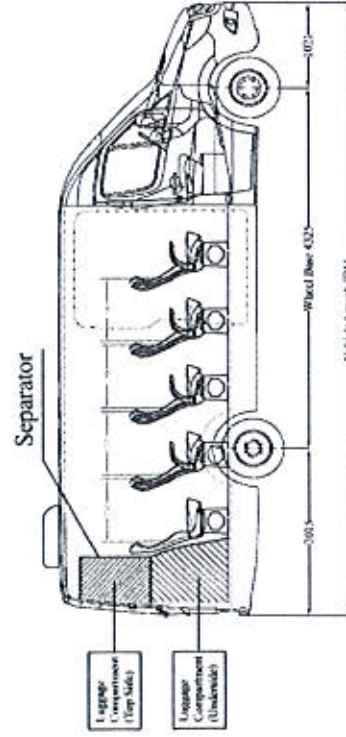

## 16+1

- A4H2 516 CDI
- 4.6T
- Original A/C (H08) and Roof Panel
- 15+1+1 Seat Lay-out
- Adjustable 3P Seatbelt Seats with Black Artificial Leather
- Driver Seat Fabric Replacement
- USB Ports
- Double Glazing
- Separator Behind Last Seat Row for Luggage Area
- Side Panels, Window Panels and Curtains
- Insulation Under Roof, Windows and Side Panels
- Electrical Sliding Step
- Honeycomb Bottom Plate with PVC cover
- Painting of A/C Unit Cover
- Stickers