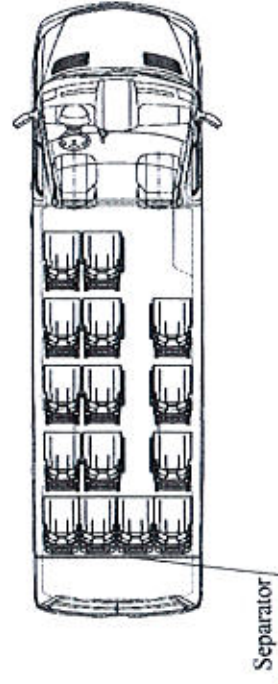

# Product Portfolio and Specifications

Segmentation & Vehicle Configurations

## 16+1

- A4H2 516 CDI
- 4.6T
- Original A/C (H08) and Roof Panel
- 15+1+1 Seat Lay-out
- Adjustable 3P Seatbelt Seats with Black Artificial Leather
- Driver Seat Fabric Replacement
- USB Ports
- Double Glazing
- Separator Behind Last Seat Row for Luggage Area
- Side Panels, Window Panels and Curtains
- Insulation Under Roof, Windows and Side Panels
- Electrical Sliding Step
- Honeycomb Bottom Plate with PVC cover
- Painting of A/C Unit Cover
- Stickers